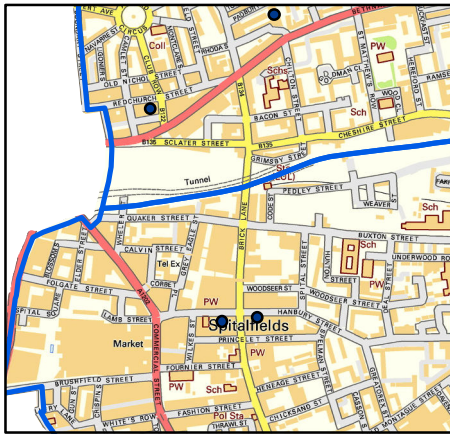

Sep 14 to Aug 15 ASB/crime hotspot map for licensed premises between 5am and 6am

Between September 2014 and August 2015 there has been 42 incidents reported to the Council or Police relating to a licensed premises between the hours of 5am to 6am. Due to an insufficient number of incidents it is not appropriate to produce a hotspot map.